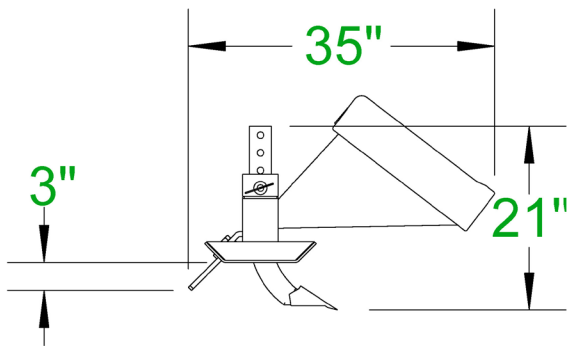

**RIPPER**

Our Ripper is great for ground penetration. Easily prep a garden or till up some land with the ripper. The tines are adjustable for more or less ground penetration.

- Adjustable tines
- Optional finishing rake
- Available sizes: 60", 72", 84", 96"

**BOX SCRAPE RIPPER**

Our Box Scrape Ripper is perfect for reconditioning gravel roads and driveways. The rippers will resurface the buried gravel and the cutting edges will smooth out and level the gravel. You can drive forward or backwards, simply remove the rippers and rotate them.

- Replaceable and reversible cutting edges
- Replaceable ripper shanks

**Ripper Specs**

**Box Scrape Ripper Specs**