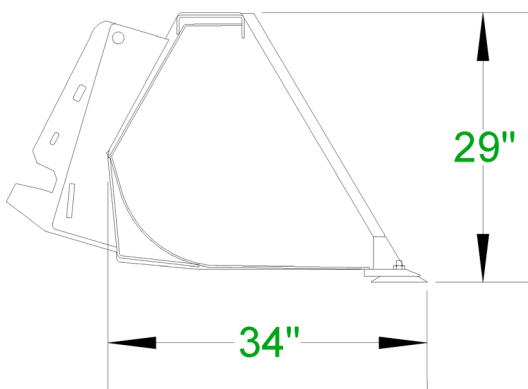

X-TREME TRACTOR BUCKET

The X-treme tractor bucket was designed for tractors with horse power of 65 and up. With a deep floor and a tall back this bucket has an oversized capacity. Rolled back makes for easy cleanout.

X-treme Tractor Bucket Specs

- Higher back to prevent spillage
- Available sizes: 72", 78", 81", 84"
- Universal Skid Steer and many tractor styles quick attach
- Features 3/16" Steel Sides and a 3/4" x 6 Cutting Edge
- Optional bolt on edge
- Severe Package offered (1x8 edge, 1/4 wrap & sides)