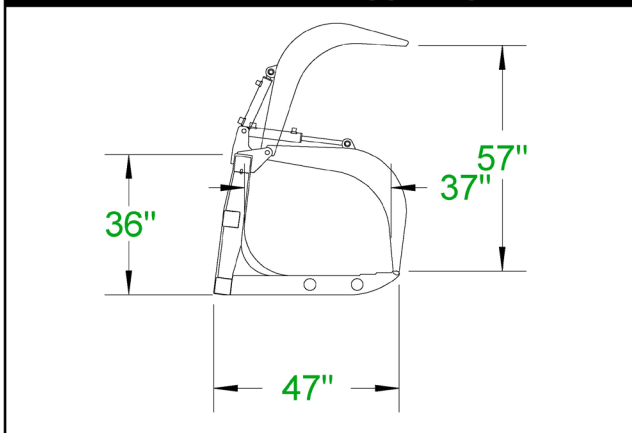

MONSTER ROOT GRAPPLE

The monster root grapple is a perfect match for 100 horse power track loaders and telescoping loaders (telehandlers). Reinforced with extra tubing and pipe, enormous opening and depth and the largest capacity on the market.

MONSTER GRAPPLE BUCKET

The monster grapple bucket is a perfect match for 100 horse power track loaders and telescoping loaders (telehandlers). Reinforced with extra tubing and ribs, enormous opening, deep floor and the largest capacity on the market.

- Cylinder and cylinder shaft protection
- 2 x 10 hydraulic cylinders

- Optional bolt on cutting edge
- Cylinder and cylinder shaft protection
- 2 x 10 hydraulic cylinders

Monster Root Grapple Specs

Monster Grapple Bucket Specs