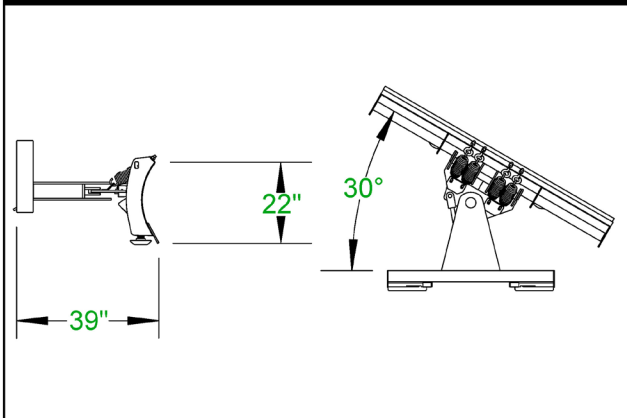

Compact Tractor Snow Plow Specs